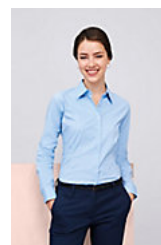

SOL'S BRIGHTON

SOL'S®
the fair spirit

LONG SLEEVE STRETCH MEN'S SHIRT

17000

Quality

POPLIN STRETCH - 97% cotton - 3% elastane
Weight: 140 gsm

Style

Fitted cut
Long sleeves
Single button collar
Cuffs with 2 buttons and bound slit
7 tone-on-tone button placket

Available sizes

Sizes	S	M	L	XL	XXL	3XL	4XL	5XL*
A/B	76/54	78/57	80/60	82/63	84/66	86/69	88/72	88/75

Available colours

Packaging

Carton size : 57 x 37 x 30 cm

Weight per carton : 7.00 kg

Related products

SOL'S EDEN
17015