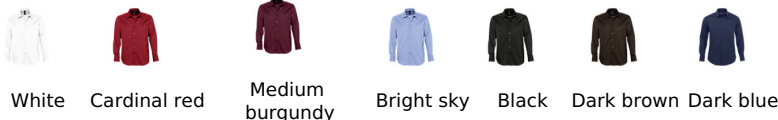

SOL'S BRIGHTON

SOL'S®
the fair spirit

LONG SLEEVE STRETCH MEN'S SHIRT

17000

Quality

POPLIN STRETCH - 97% cotton - 3% elastane
Weight: 140 gsm

Style

Fitted cut
Long sleeves
Single button collar
Cuffs with 2 buttons and bound slit
7 tone-on-tone button placket

Available sizes

Sizes	S	M	L	XL	XXL	3XL	4XL	5XL*
A/B	76/54	78/57	80/60	82/63	84/66	86/69	88/72	88/75

Available colours

Packaging

Carton size : 57 x 37 x 30 cm

Weight per carton : 7.00 kg

Related products

SOL'S EDEN
17015